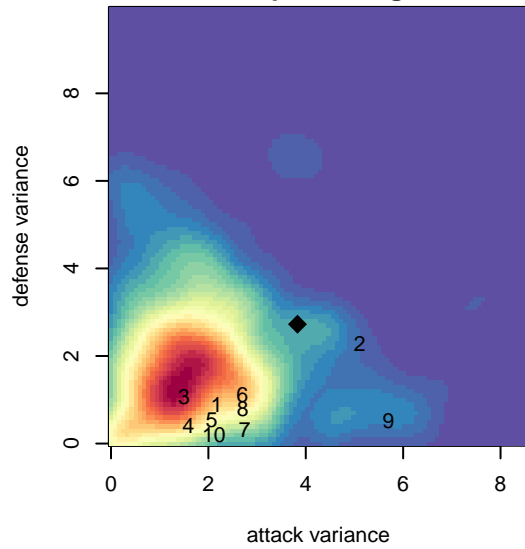

2016 Sounders FC Cup BU15 Silver

2016 Pacific Coast Challenge Premier U15

2016 PSPL Classic 1 West U15

2016 Spr PSPL SuperLeague U15

**attack and defense variance (black dot)
relative to other teams
and top 10 in region**