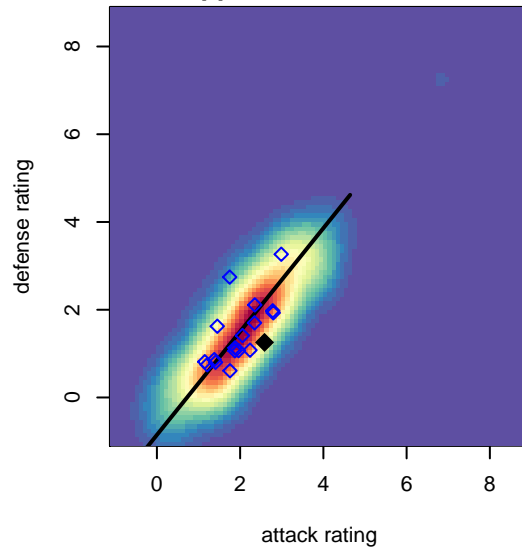

**attack and defense rating
relative to others at age
and all opponents in last 13 months**