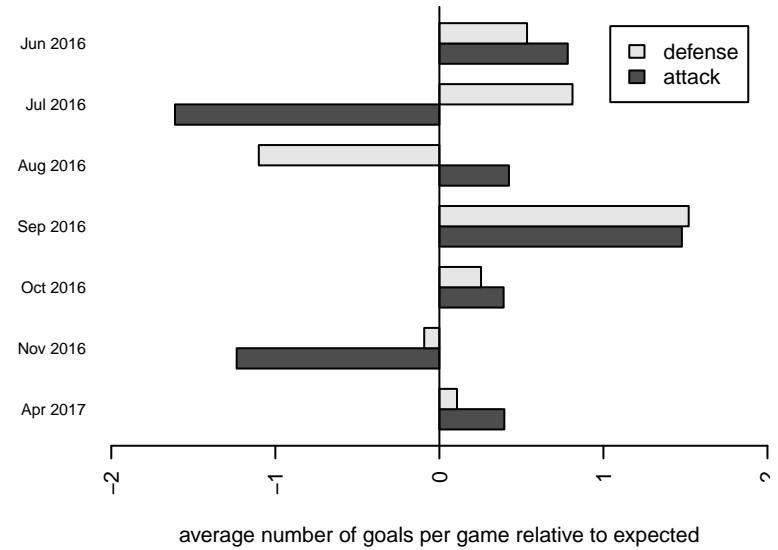

Performance relative to 13 month average