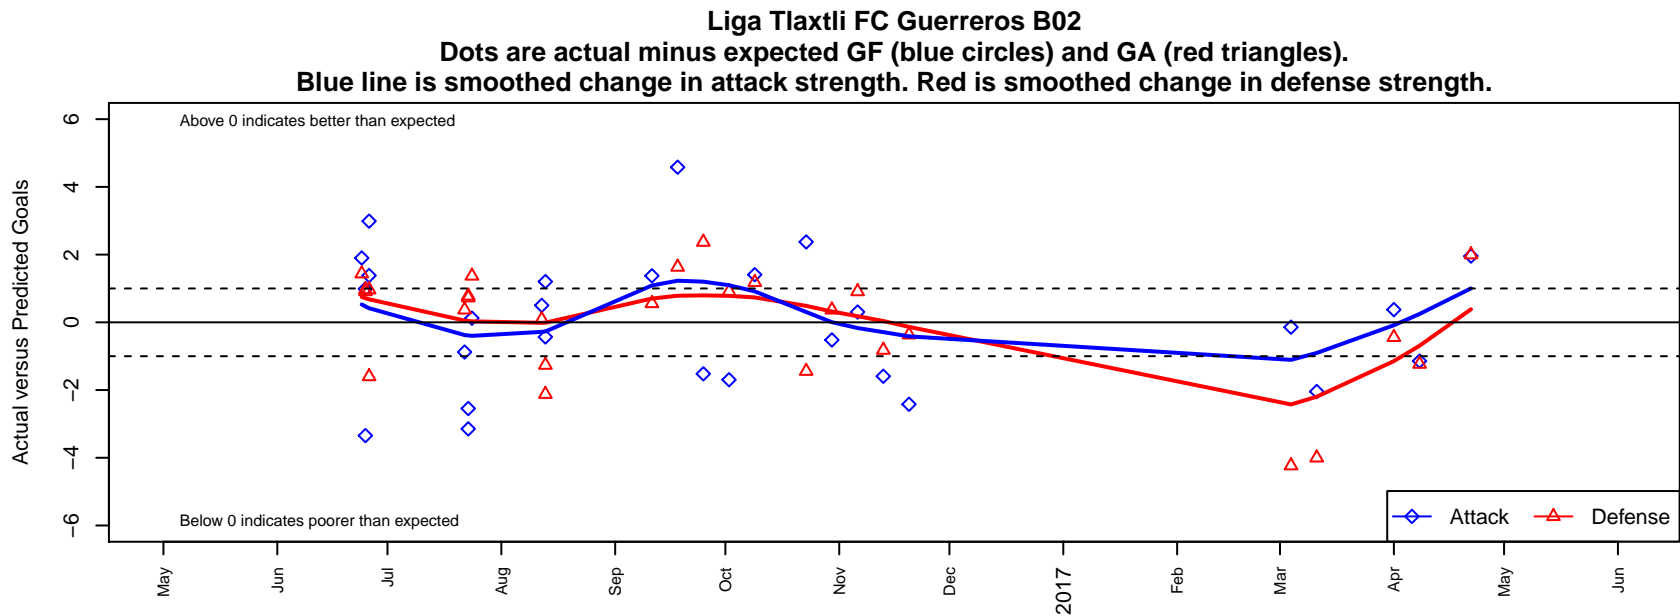

**attack and defense variance (black dot)
relative to other teams
and top 10 in region**

**attack and defense rating
relative to others at age
and all opponents in last 13 months**

Liga Tlaxtli FC Guerreros B02

Liga Tlaxtli

, WA

B02 total strength=1354

attack=13.28 defense=3.51

fall league = PSPL Classic 1 West U15

spr league = Spr PSPL SuperLeague U15

notes= Quevedo 2016

alt names used:

42 Tlaxtli Boys Quevedo-02

28 Tlaxtli Boys Quevedo - 02

LTFC Guerros LTFC Guerreros

TLAXTLI BU15 Quevedo 02

LTFC Guerros LTFC Guerreros

Venues played:

2016 Baker Blast U15

2016 Sounders FC Cup BU15 Silver

2016 Pacific Coast Challenge Premier U15

2016 PSPL Classic 1 West U15

2016 Spr PSPL SuperLeague U15