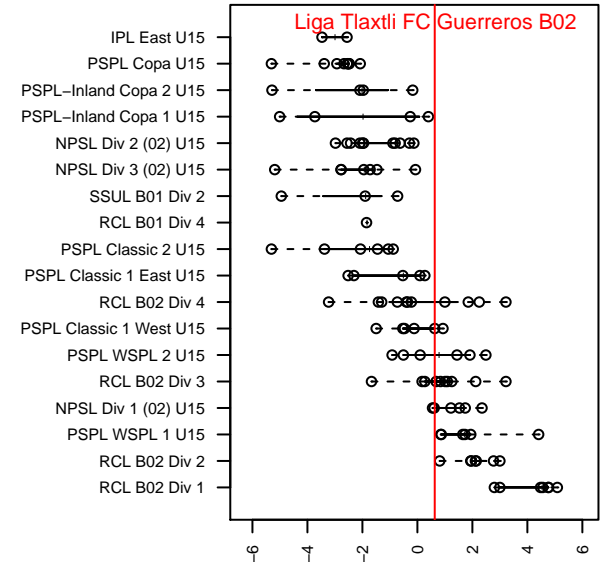

**attack and defense rating
relative to others at age
and all opponents in last 13 months**