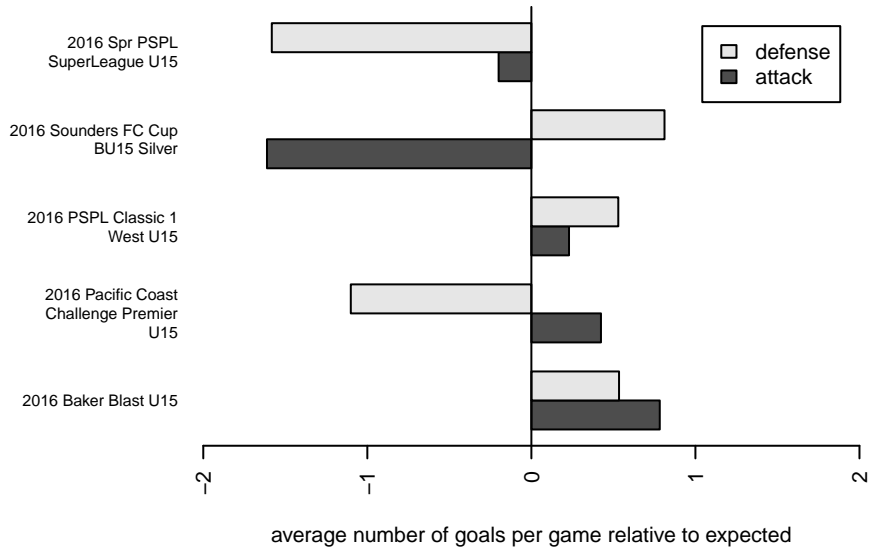

Performance relative to 13 month average